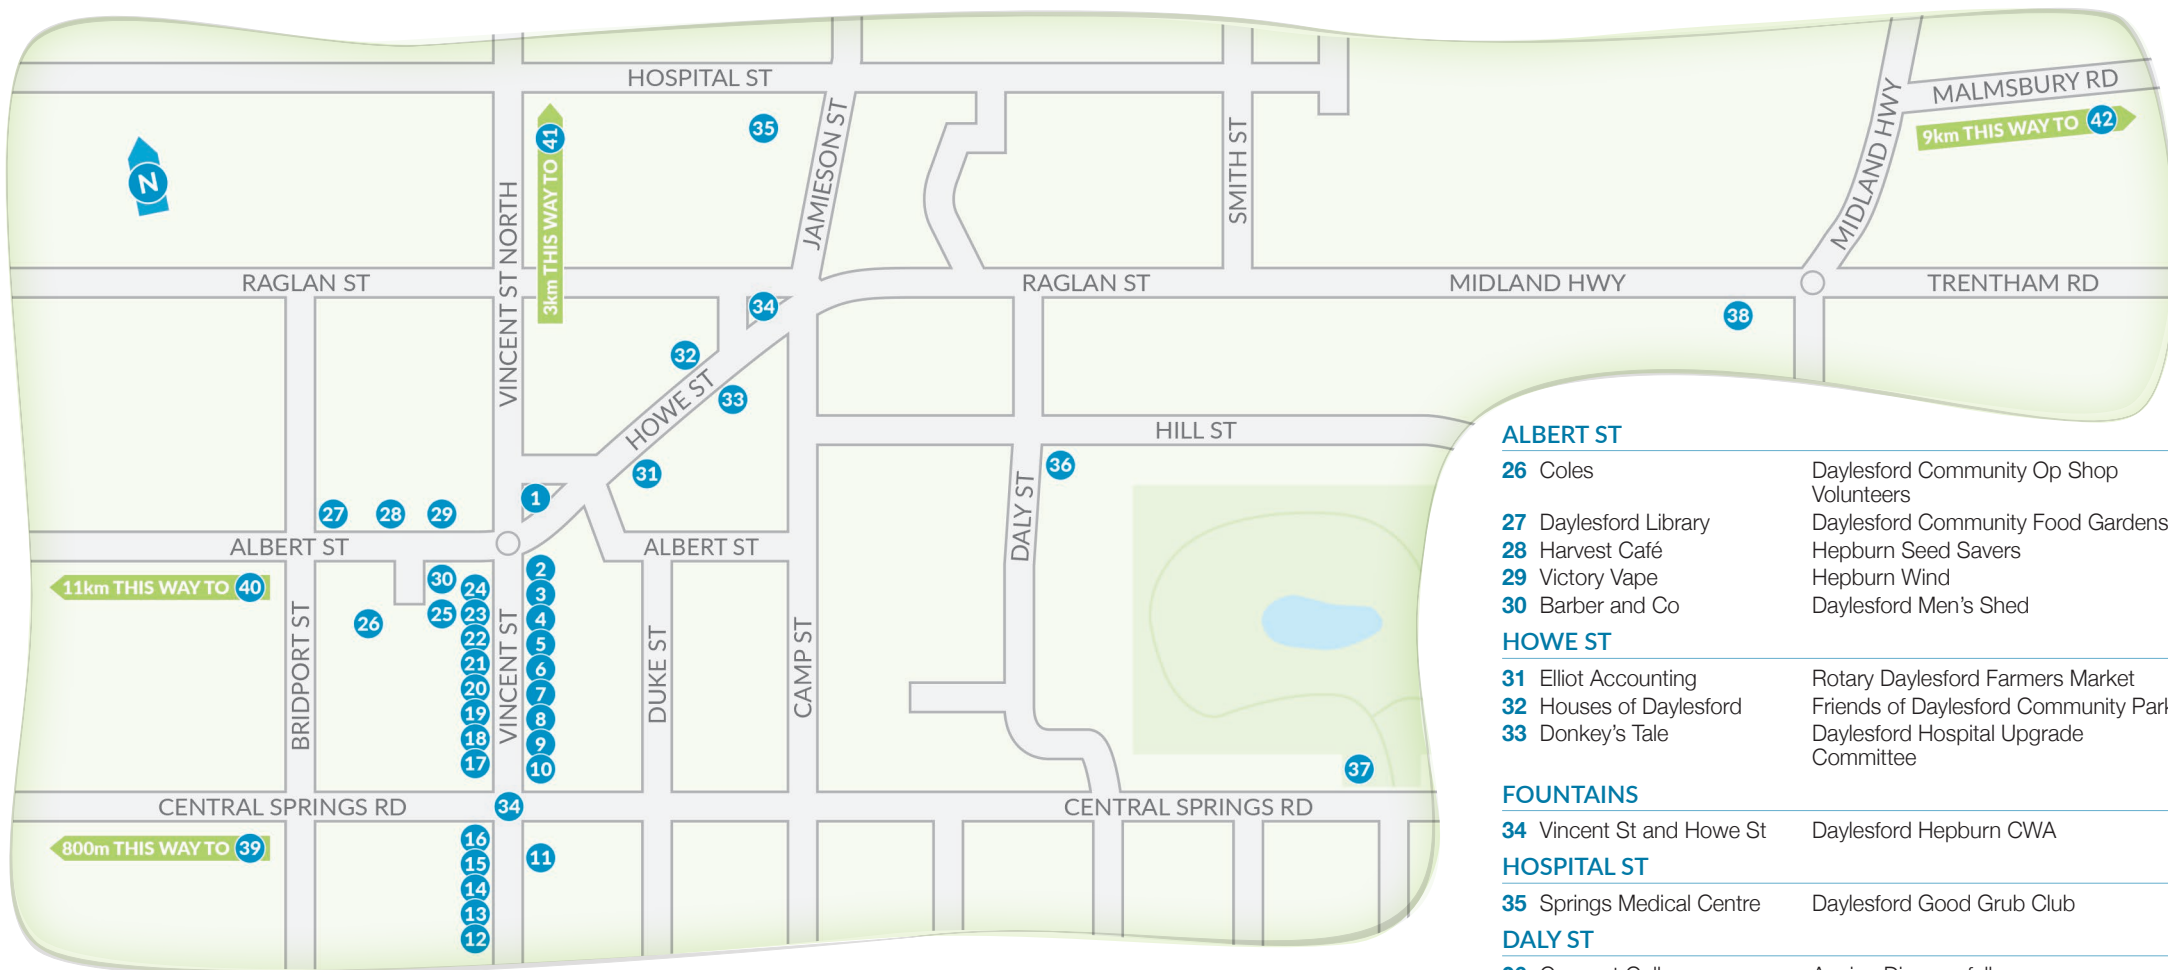

1. **VINCENT ST**
2. 1 War Memorial RSL
   - 2 Manteau Noir Friends of Wombat Hill Botanic Gardens
   - 3 Wombat Gifts Daylesford CFA
   - 4 Blooms Chemist Friends of Lake Daylesford
   - 5 Daylesford Newsagency The Wombat Post
   - 6 Cellarbrations Hepburn Springs Golf Club
   - 7 Darryl Wilson Optometrists Porcupine Ridge CFA
   - 8 Food Gallery Friends of Cornish Hill
   - 9 Jodele Daylesford Community Brass Band
   - 10 Sweet Decadence Daylesford Rotary
   - 11 Bendigo Bank Community Bank Daylesford District Daylesford Primary School
   - 12 Museum - Old Post Office Daylesford and District Historical Society
   - 13 Old Information Centre Hepburn Regional Community Cheer

1. 14 Daylesford Visitors Information Centre Great Dividing Trail Association
   - 15 Daylesford Post Office U3A Hepburn Shire
   - 16 Gloss Hairdressers St Peters Catholic Church
   - 17 Endota Spa Daylesford Neighbourhood Centre Floristry Group
   - 18 Daylesford Town Hall Daylesford and District Horticultural Society
   - 19 Belle Property Anglican Church
   - 20 Michael Parker Gallery Daylesford Riding for Disabled
   - 21 Magic Pudding Spa Centre CWA
   - 22 Paradise Bookshop Hepburn Gardens for Wildlife
   - 23 Commonwealth Bank Daylesford Primary School
   - 24 Daylesford Clothing Lawn Tennis Club
2. **PARK LANE**
3. 25 Mind Your Pet Daylesford and District Bushwalking Group